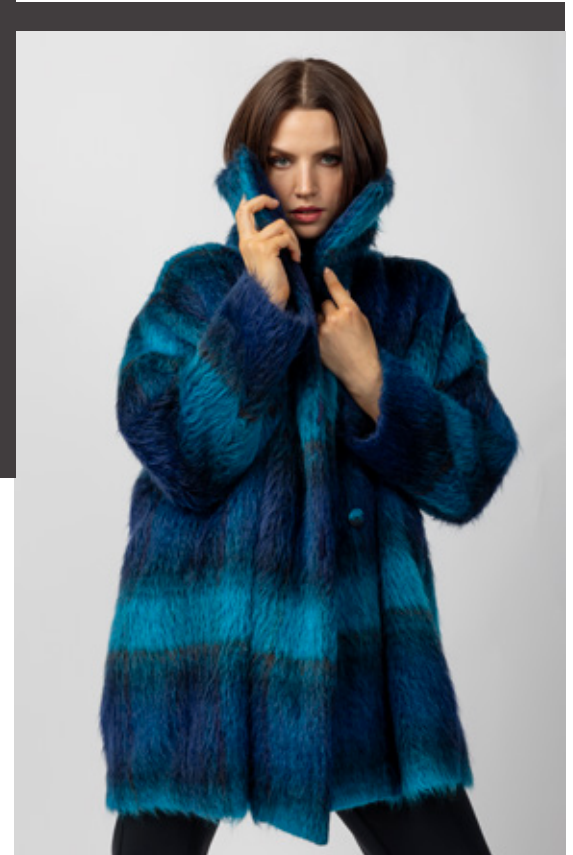

W02425-H101 SCARF

W02425-H100 BEANIE PIPO

W02425-H102 SHIRT BIG MOHAIR

W02425-R929B COAT VIVIANNE

W02425-R929 JACKET VIVIAN

W02425-R937 COAT LUXOR

W02425-R937 COAT LUXOR

W02425-H100 BEANIE PIPO